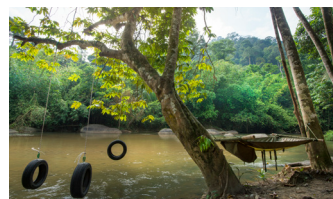

Pond Fishing (Catch & Release)

- RM30 Per Pax
- Venue at Janda Baik