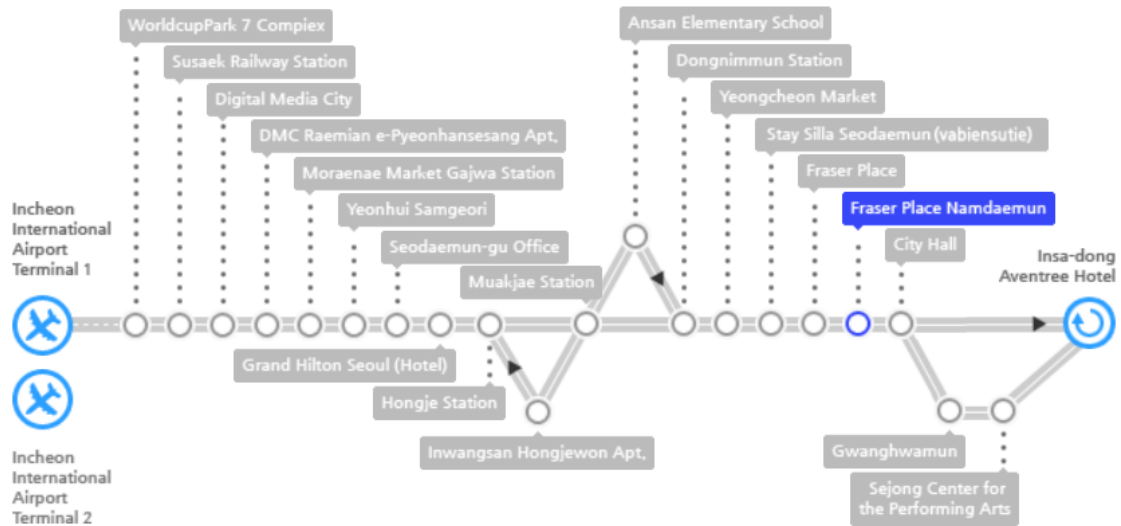

Route number 6005 (Incheon Airport ↔ City Hall)

※ If you take the bus at **Incheon Airport**, Get off at **Fraser Place Namdaemun**

Route number 6021 (Myeong-dong Station ↔ Gimpo International Airport)

※ If you take the bus at **Gimpo Airport**, Get off at **Namdaemun market**